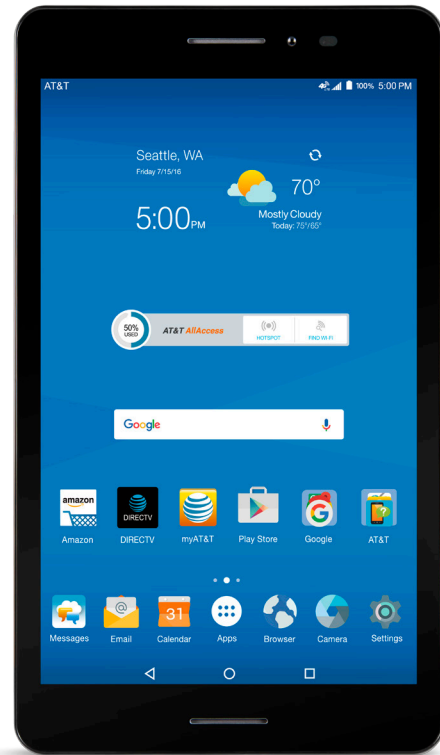

A sleek, high-performance tablet at an affordable price.

Features & Capabilities:

- **Portability at an affordable price:** The 8-inch HD display produces a crisp, clear picture for viewing your work content. Plus, its price lets you equip your entire workforce with an exceptionally affordable tablet—at a great value.
- **Android™ Unleashed:** Business-ready with Android 6.0 (Marshmallow) to run the latest applications and solutions available from AT&T.
- **Enterprise-ready:** EAS policy support, enterprise-grade VPN, AES-256 bit on-device and SD card encryption, Android for Work and Enterprise Mobility Management.
- **Powerful camera:** Capture photos and video with the 5MP rear-facing camera with autofocus and 4x zoom. Plus, 5MP front-facing camera
- **Google Docs:** Read, create and edit documents with pre-installed Google Docs on the bright 8-inch HD touch display. Plus, keep files private or share them with your colleagues.
- **Uncompromised performance:** The fast 1.5GHz octa-core processor and 4,600 mAh Li-Ion battery allow for up to 10 hours of use and up to 10.5 days of stand-by time¹. Plus, it offers a USB Type-C quick-charge solution for fast and easy charging.
- **Built for productivity.** Get the functionality and features to help you stay productive. Along with its long-lasting battery, get up to 16GB² of internal memory expandable up to 128GB with a MicroSD™ card (sold separately).
- **Dolby Audio™:** Hear the difference with dual front-facing speakers and an intelligent equalizer that adjusts the audio to match a desired tone.

Device Specs:

NETWORK: HSDPA+/UMTS: 850/1900/2100MHz; LTE³ Band: 2,4,5,12,29,30; LTE Roaming⁴: 1,7; LTE Advance⁵: 2+29,4+29,2+12,4+12

OPERATING SYSTEM: Android™ 6.0 (Marshmallow)

DIMENSIONS: 8.46" x 4.92" x 0.35"; weight: 12.8 oz.