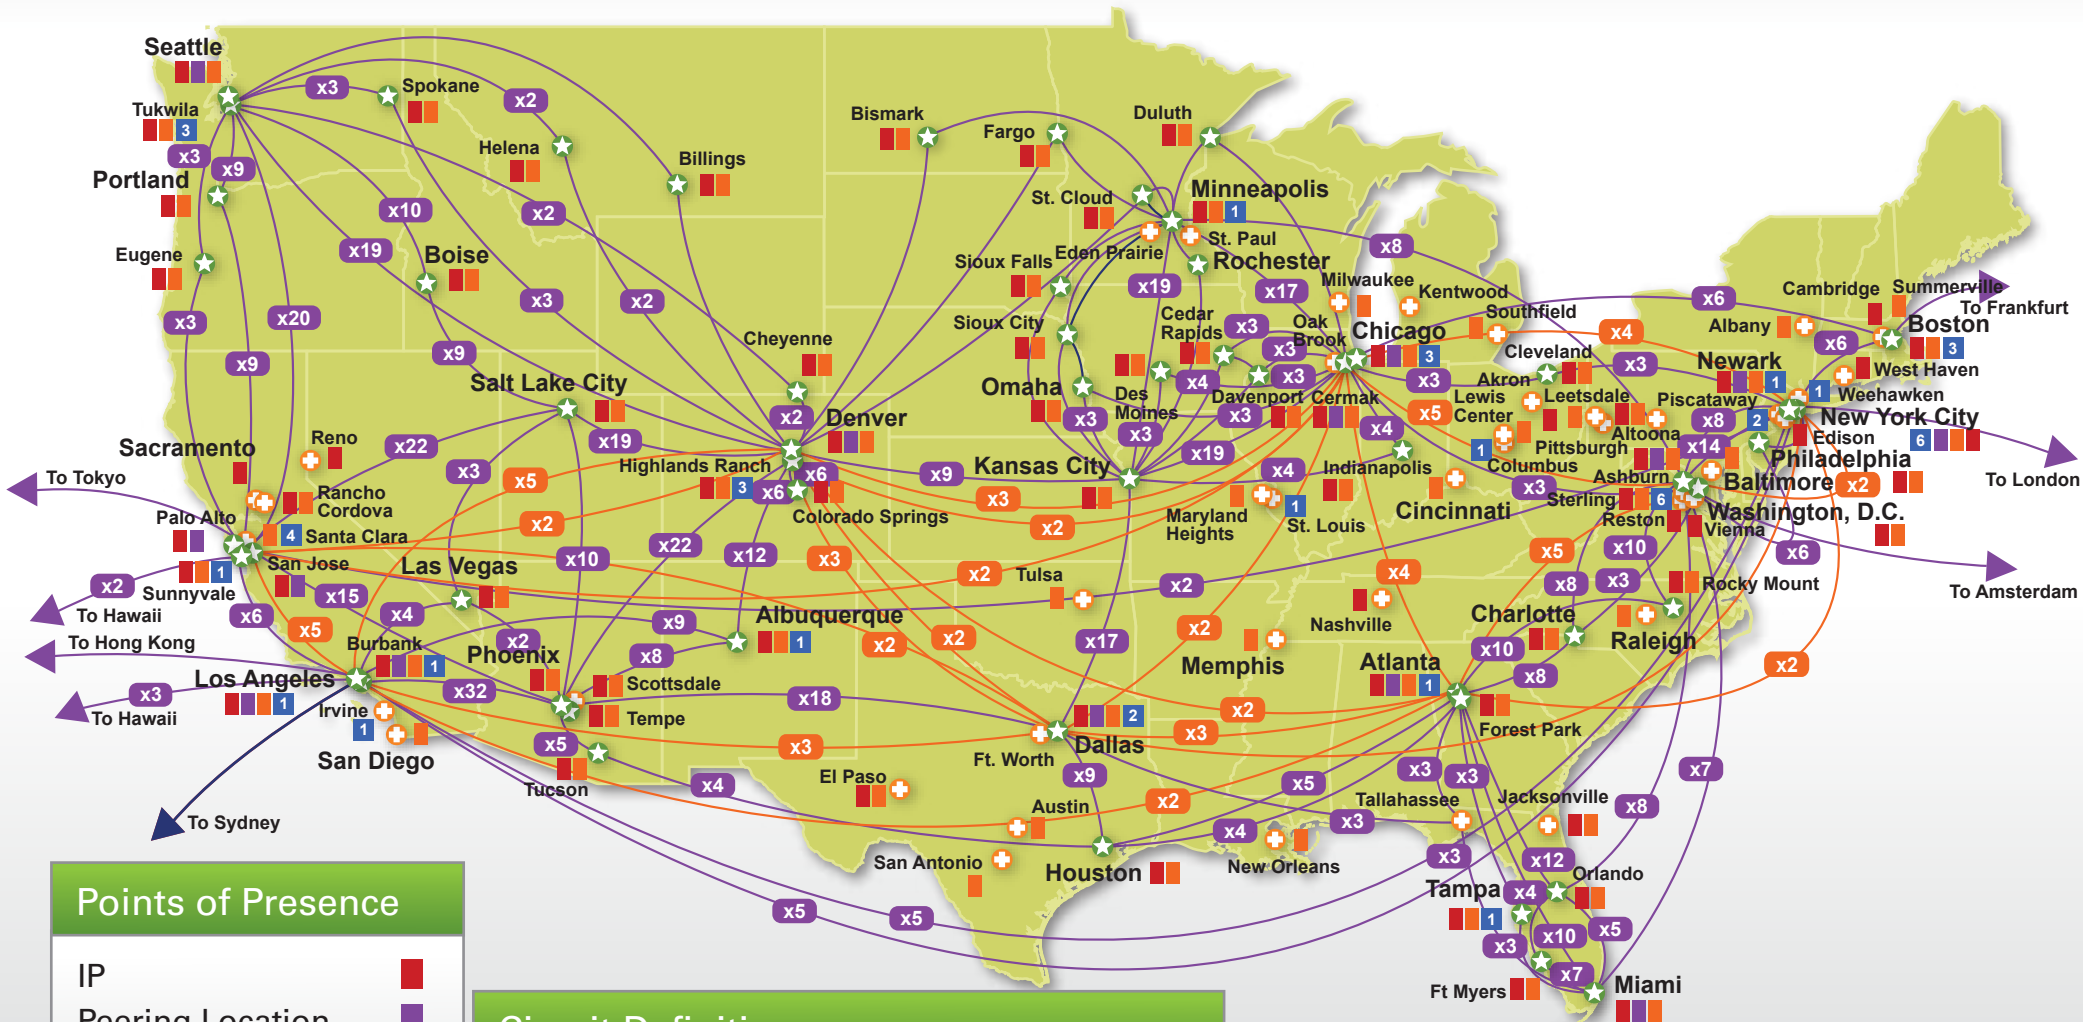

CenturyLink IQ Networking

Points of Presence

- IP
- Peering Location
- MPLS/VPLS Node
- Data Center

- Backbone POP
- Access POP

Circuit Definitions

100GigE 	OC-192
10GigE 	OC-48
1GigE 	OC-12