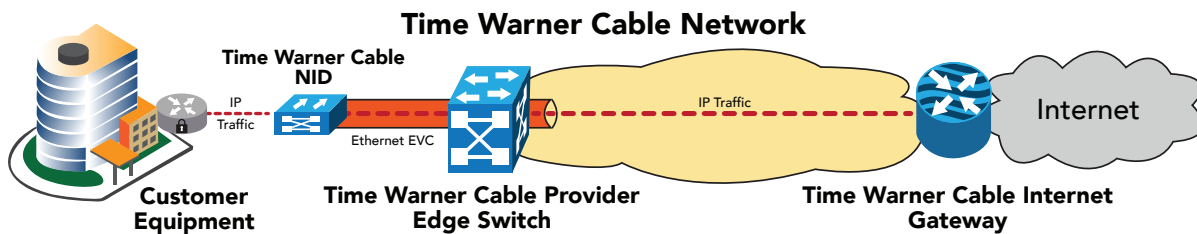

Dedicated Internet Access

TECHNICAL SPECIFICATIONS

Network

- IP over IEEE 802.3-based full-duplex non-circuit switched services
- Provisioned on our advanced fiber-rich network from the customer premises to one of many Time Warner Cable Hub locations throughout the Time Warner Cable network footprint
- Multiple levels of network fault tolerance provide a highly reliable and secure Internet access service
- Fiber access circuit is insusceptible to electromagnetic interference

Internet Access Demarcation

- Fiber connections to the Time Warner Cable network are managed by a dedicated network interface device
- All traffic is routed over the Time Warner Cable IP network, until the traffic is required to travel to the public network

Routing

- Routing options are static routing or border gateway protocol (BGP)

Static IP Addresses

- IP address space is included
- Time Warner Cable Business Class offers dual stacking of IPv4 and IPv6 address space